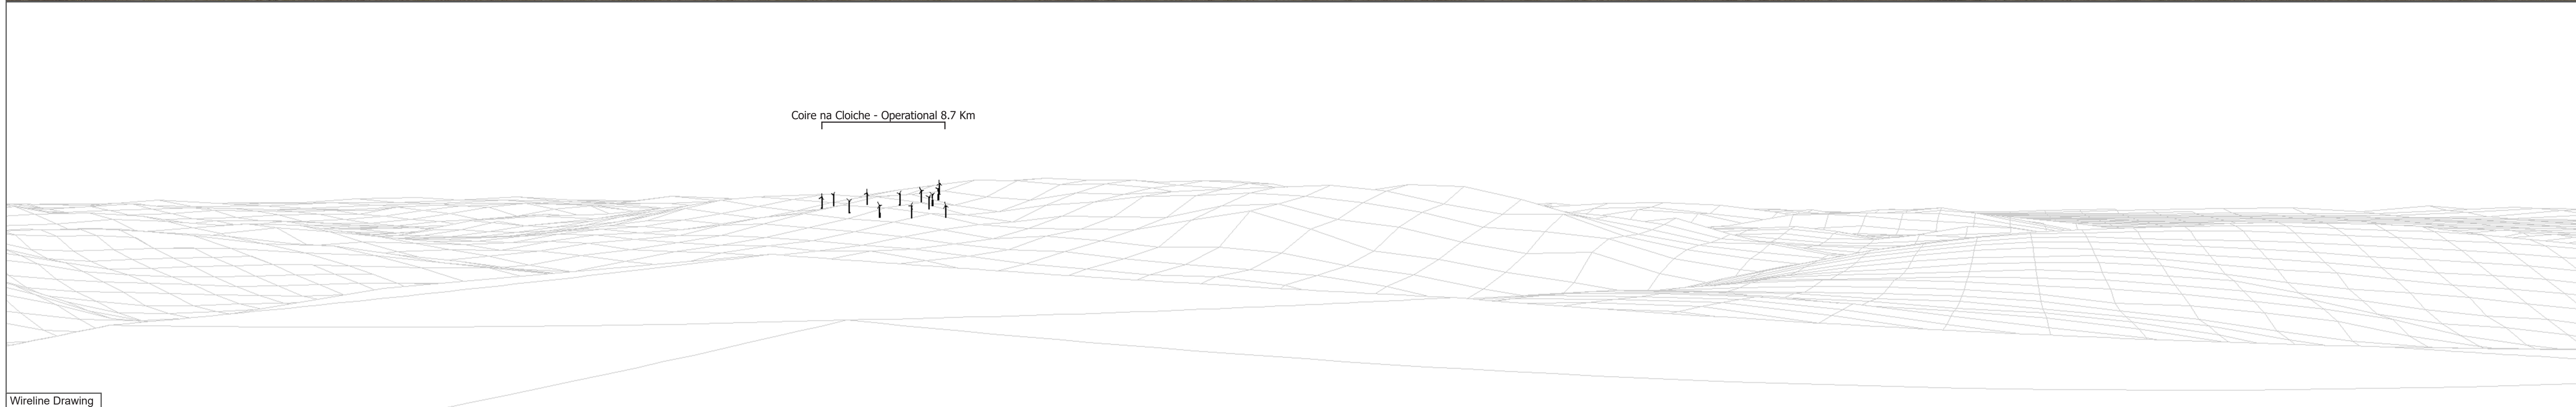

Baseline Photograph

This image provides landscape and visual context only

Coire na Cloiche - Operational 8.7 Km

Wireline Drawing

OS reference: 251526 874568
 Eye Level: 737m AOD
 Direction of view: 65°
 Distance to Development: 15732m

Horizontal field of view: 90° cylindrical projection)
 Principal distance: 812.5mm

Camera: Nikon D750
 Lens: 50mm (Nikon AF 50mm f/1.4)
 Camera height: 1.5m AGL
 Date and time: 31/08/2018 11:44